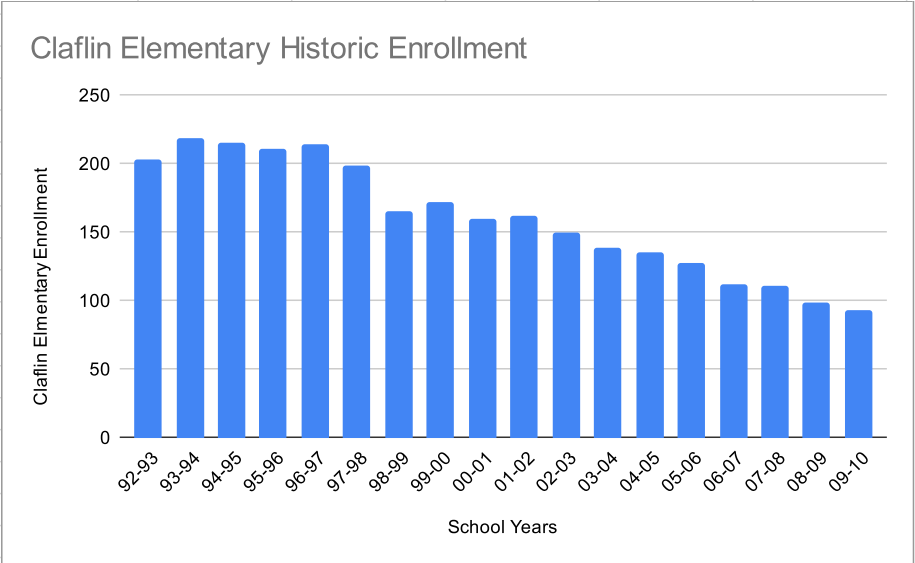

Claflin Elementary Historic Enrollment Data	
School Years	Claflin Elementary Enrollment
92-93	203
93-94	219
94-95	215
95-96	211
96-97	214
97-98	199
98-99	166
99-00	172
00-01	160
01-02	162
02-03	150
03-04	139
04-05	135
05-06	128
06-07	112
07-08	111
08-09	99
09-10	93

Source KSDE Data Central

K-12 Report Official Headcount Enrollr

Key take away points lost 53% of total enrollment in 10 years, building closure was statistically sound